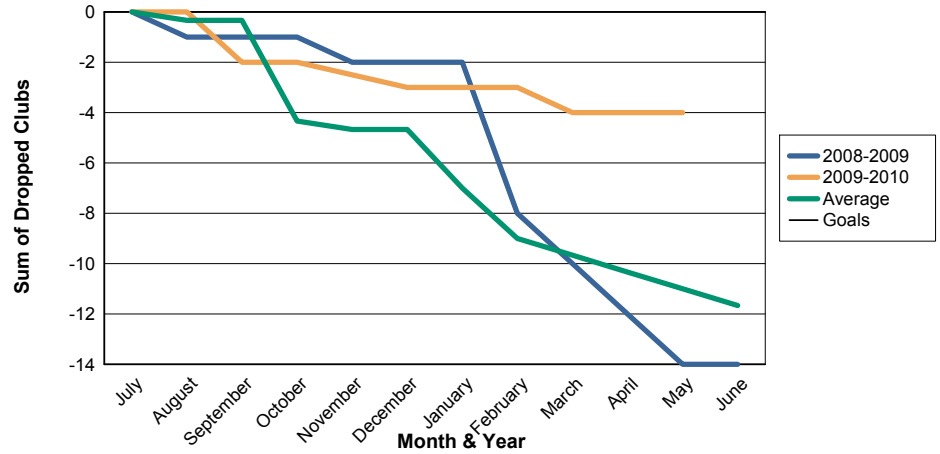

3 Year Comparisons for GMT Constitutional Area 7

By GMT District

As of May 2010

Sum of New Clubs/ Month & Year

For District 307 B

Sum of Dropped Clubs/ Month & Year

For District 307 B

Sum of Net Clubs/ Month & Year