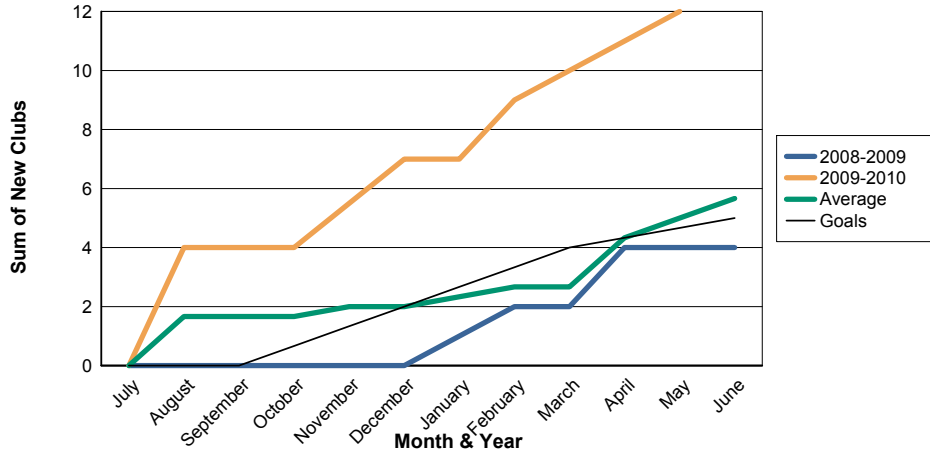

3 Year Comparisons for GMT Constitutional Area 7

By GMT District

As of May 2010

Sum of New Clubs/ Month & Year

For District 307 B

Sum of Dropped Clubs/ Month & Year

For District 307 B

Sum of Net Clubs/ Month & Year