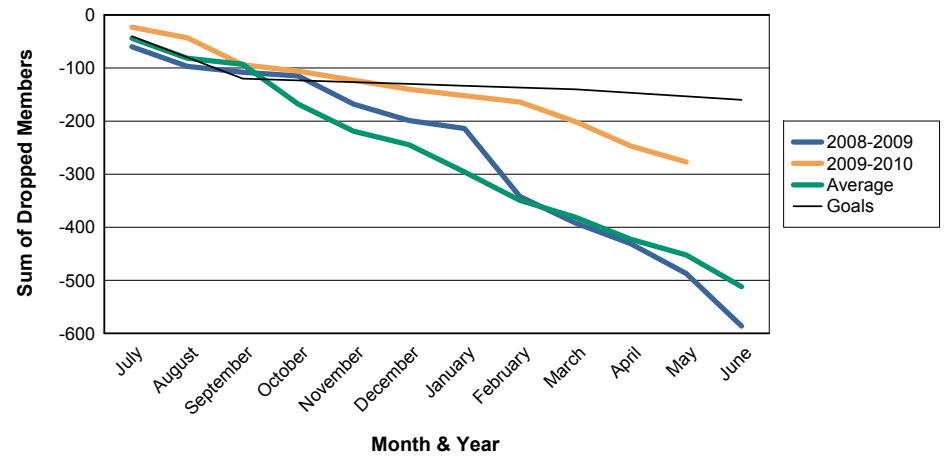

Sum of Dropped Members/ Month & Year

For District 307 B