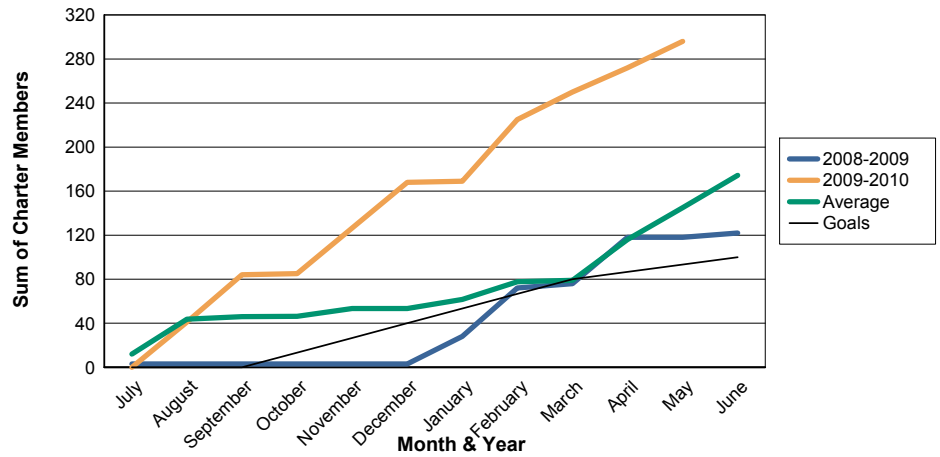

Sum of Charter Members/ Month & Year

For District 307 B