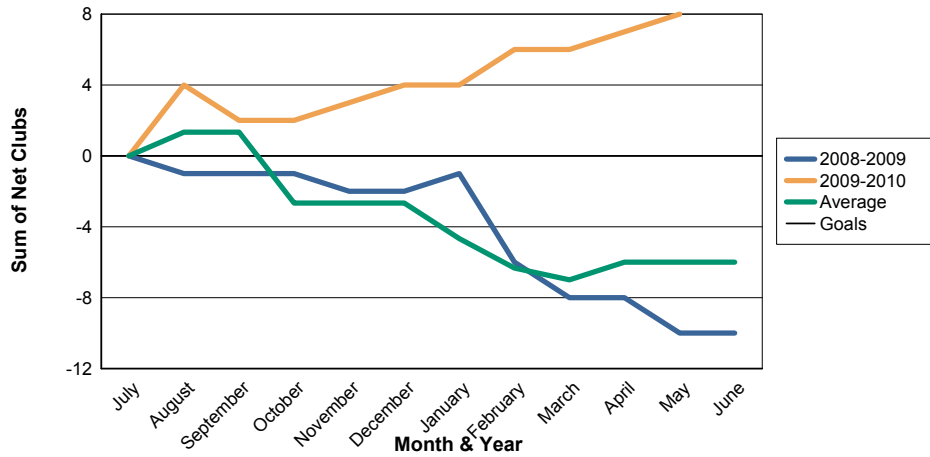

Sum of Net Clubs/ Month & Year

For District 307 B