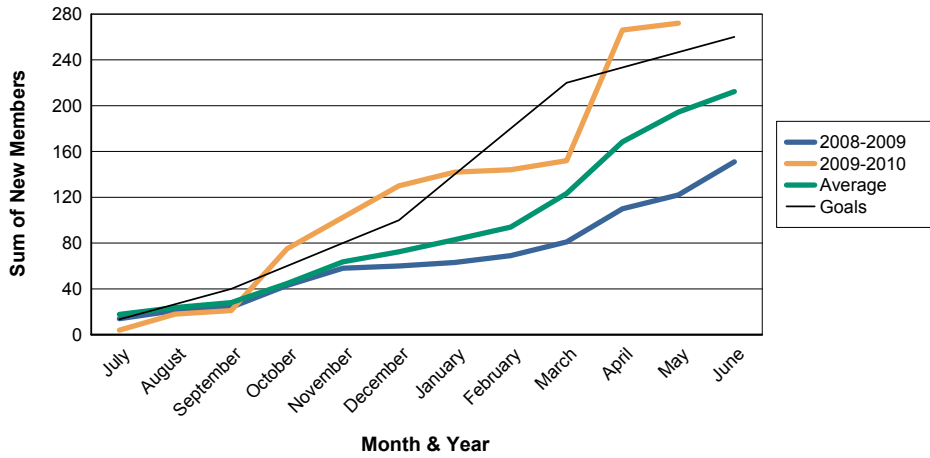

For District 307 B

Sum of Charter Members/ Month & Year

For District 307 B

3 Year Comparisons for GMT Constitutional Area 7

By GMT District

As of May 2010

Sum of New Members/ Month & Year

For District 307 B